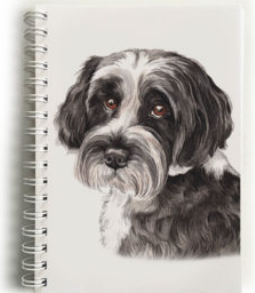

# Tibetan Terrier

**Tibetan Terrier Dog  
Keyring (KRG-196)**

**Tibetan Terrier Dog  
Keyring (KRG-202)**

**Tibetan Terrier Dog  
Tote Bag (TBG-196)**

**Tibetan Terrier Dog  
Tote Bag (TBG-202)**

**Tibetan Terrier Dog  
Print (SQP-196)**

**Tibetan Terrier Dog  
Print (SQP-202)**

**Tibetan Terrier Dog  
Notebook (NBK-196)**

**Tibetan Terrier Dog  
Notebook (NBK-202)**

**Tibetan Terrier  
Luxury Dog Cushion /  
Pillow by Christine  
Varley WaggyDogz  
(CUS-UK202)**