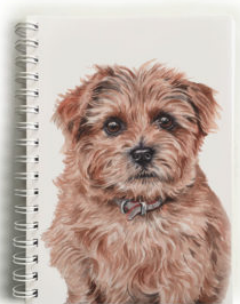

Norfolk Terrier

**Norfolk Terrier Dog
Ceramic Mug (CMG-
234)**

**Norfolk Terrier
Coaster (CST-234)**

**Norfolk Terrier Dog
Keyring (KRG-160)**

**Norfolk Terrier Dog
Keyring (KRG-234)**

**Norfolk Terrier Dog
Tote Bag (TBG-160)**

**Norfolk Terrier Dog
Tote Bag (TBG-234)**

**Norfolk Terrier Dog
Print (SQP-160)**

**Norfolk Terrier Dog
Print (SQP-234)**

**Norfolk Terrier Dog
Notebook (NBK-160)**

**Norfolk Terrier Dog
Notebook (NBK-234)**