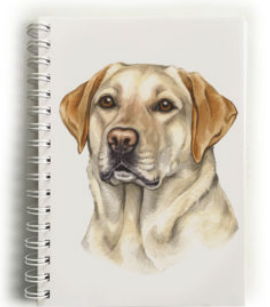

Golden Labrador

**Golden Labrador Dog
Tote Bag (TBG-151)**

**Golden Labrador
Fridge Magnet (FRM-
151)**

**Golden Labrador Dog
Print (SQP-151)**

**Golden Labrador Dog
Notebook (NBK-151)**

**Golden Labrador Dog
Lead Hook / Key
Hook hanger (PHK-
151)**