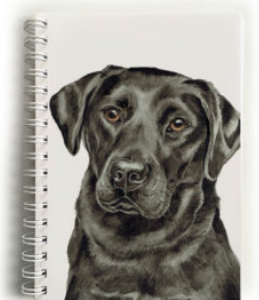

Black Labrador

**Black Labrador Dog
Cushion (CUS-125)**

**Black Labrador Art
Card / Greetings Card
(AC-246)**

**Black Labrador
Puppies Cushion
(CUS-PU12)**

**Black Labrador
Coaster (CST-246)**

**Black Labrador
Puppies Coaster
(CST-PU12)**

**Black Labrador Dog
Ceramic Mug (CMG-
246)**

**Black Labrador Dog
Keyring (KRG-125)**

**Black Labrador Dog
Notebook (NBK-246)**

**Black Labrador Dog
Tote Bag (TBG-125)**

**Black Labrador Dog
Print (SQP-246)**