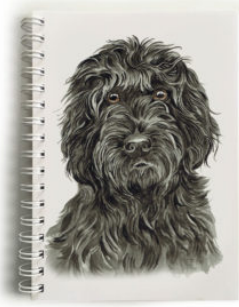

Cockapoo

**Cockapoo Dog
Cushion (CUS-209)**

**Cockapoo Dog Print
(SQP-209)**

**Brown Cockapoo Dog
Mug/Coaster set
(M/C-209)**

**Cockapoo Dog
Cushion (CUS-231)**

**Cockapoo Dog Print
(SQP-231)**

**Golden Cockapoo
Mug/Coaster Gift set
(M/C-BW231)**

**Cockapoo Dog
Ceramic Mug (CMG-
231)**

**Black Cockapoo Dog
Print (SQP-240)**

**Black Cockapoo Dog
Cushion (CUS-240)**

**Cockapoo Dog
Notebook (NBK-209)**

**Black Cockapoo Art
Card / Greetings Card
(AC-240)**

**Cockapoo Dog
Notebook (NBK-231)**

Cockapoo Coaster (CST-231)

Black Cockapoo Dog Notebook (NBK-240)

Black Cockapoo Coaster (CST-240)

Cockapoo Dog Lead Hook / Key Hook hanger (PHK-209)

Cockapoo Dog Keyring (KRG-209)