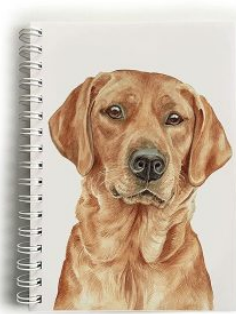

**Golden Labrador Coaster (CST-151)**

**Black Labrador Puppies Coaster (CST-PU12)**

**Golden Labrador  
Fridge Magnet (FRM-151)**

**Black Labrador Dog  
Keyring (KRG-246)**

**WaggyDogz Fox Red  
Labrador Dog  
Notebook (NBK-263)**