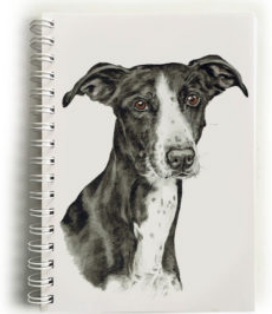

**Lurcher Dog
Notebook (NBK-235)**