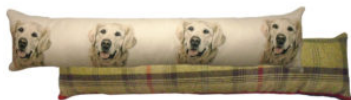

Draught Excluders

Draught Excluder , Featuring repeated illustration from original watercolour by Christine Varley. Contemporary green tartan fabric on the reverse.

Made in Britain

Irish Setter Draught Excluder (DEX-18)